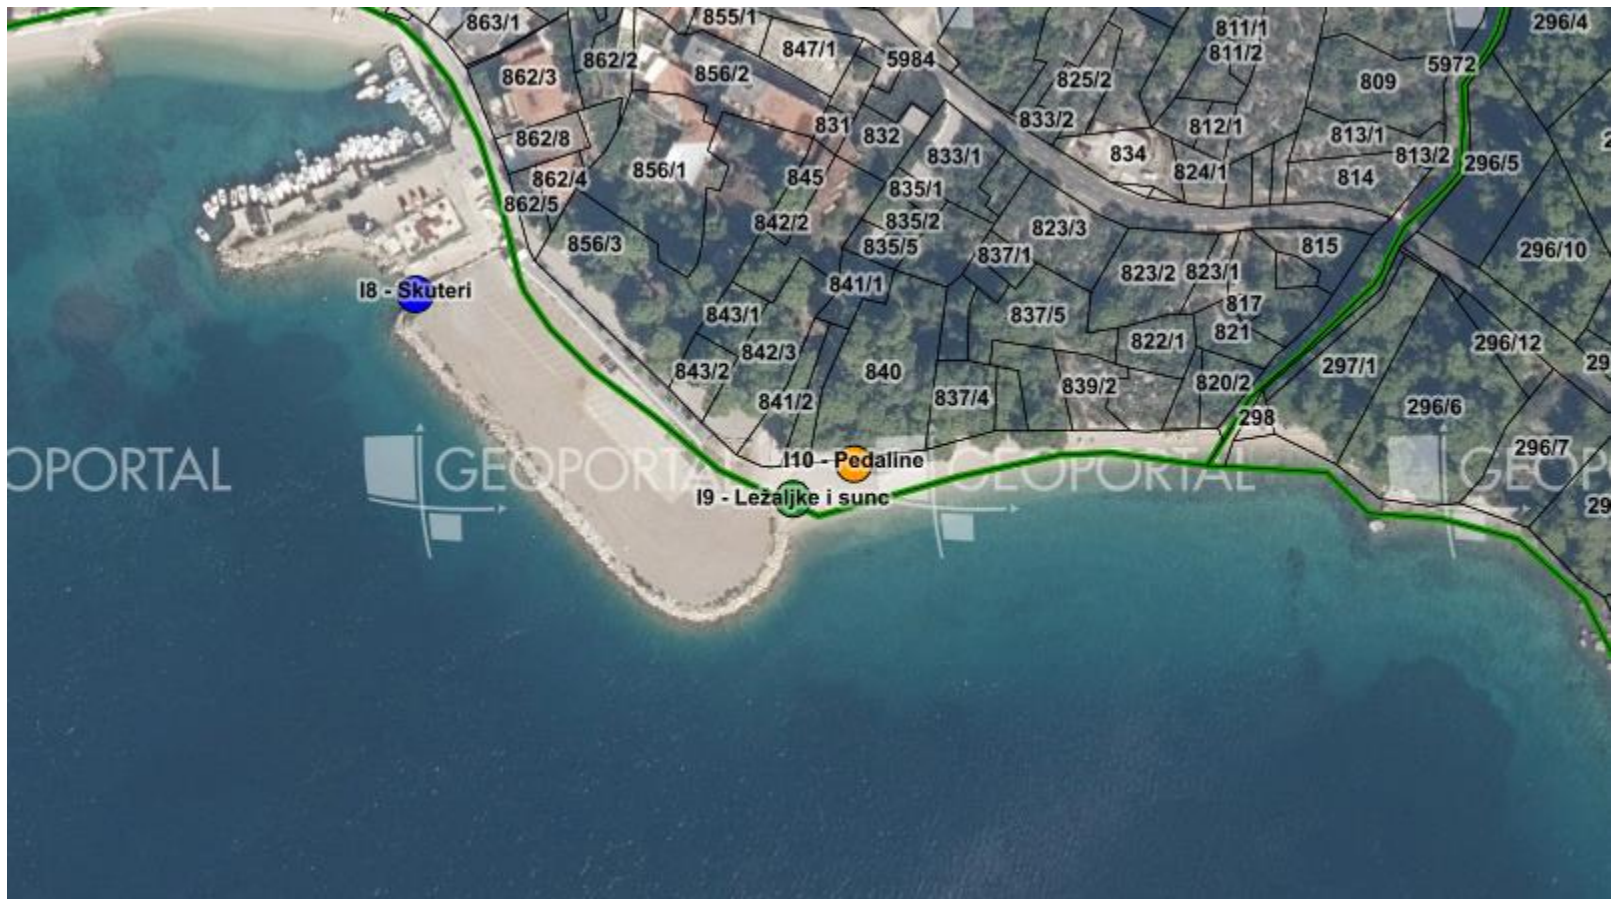

# J – Živogošće, Luka

M – Živogošće, Velika Duba