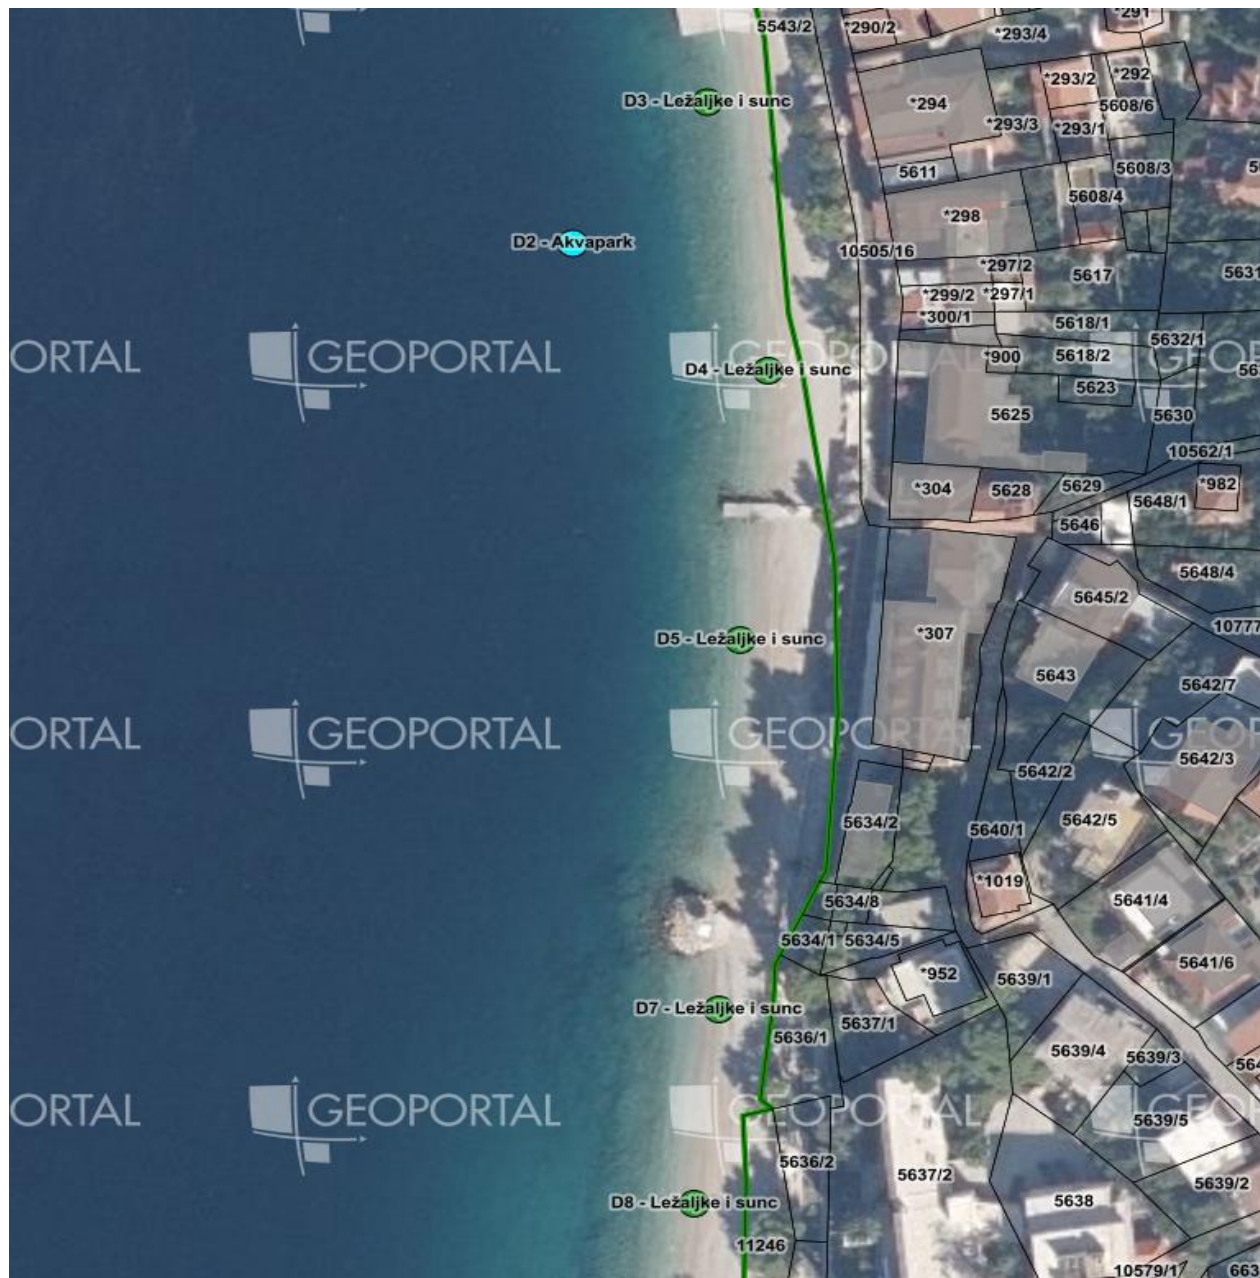

D – Podgora, hotel Podgoroka do hotela Aurora